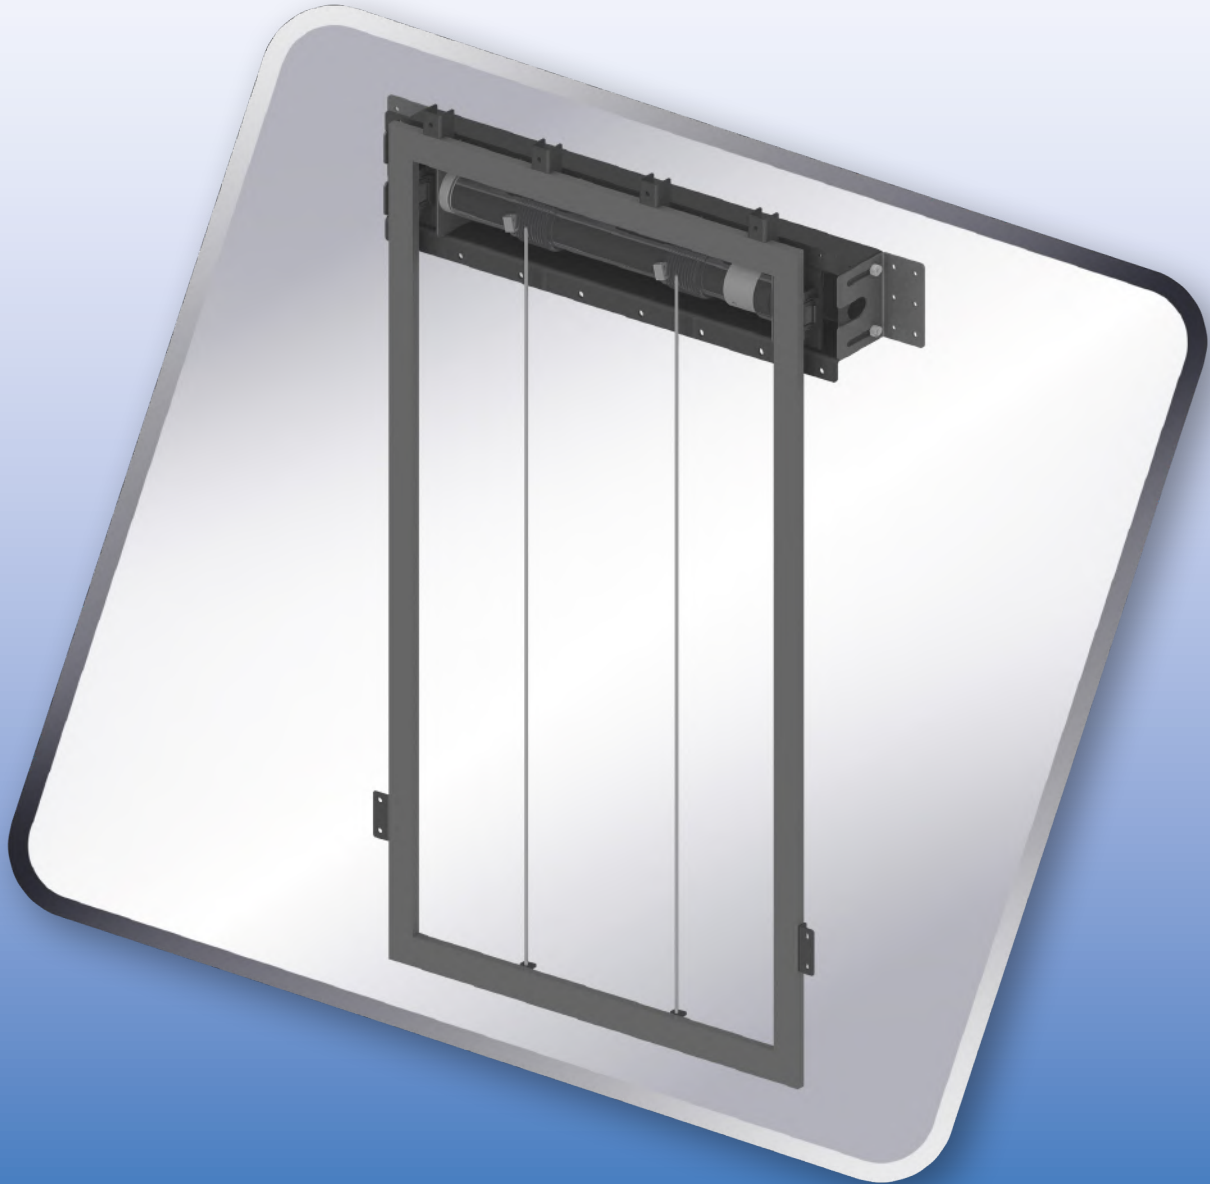

## PICTURE LIFT RPT-1

**The RAVELL® PICTURE LIFT** elevates any painting (Furniture panel, dummy screen, cover) placed in front of a wall hanging TV/Monitor to a viewing position. Increases the aesthetics of the room (conference room, training room, home). It makes the TV/Monitor invisible during the standby mode. In addition, it protects the device against unauthorized access.

### **APPLIANCE:**

- Dedicated, in STANDARD version to TV/Monitors – diagonal screen: 40"-65"
- Max lifting weight 10kg

## MAIN FEATURES:

- lift construction based on a vertical frame system guided by a precision mechanism
- upward and downward movement caused by a slow-speed winch equipped with a winder
- 100% repeatability
- quiet, smoothly running rope mechanism
- safety and precision guaranteed by the limit-switch system
- easy to operate
- reliable and functional construction made of high quality components
- finish with powder paint in black, white, silver (on request, you can choose another color from RAL palette),
- aesthetic and precise finish.