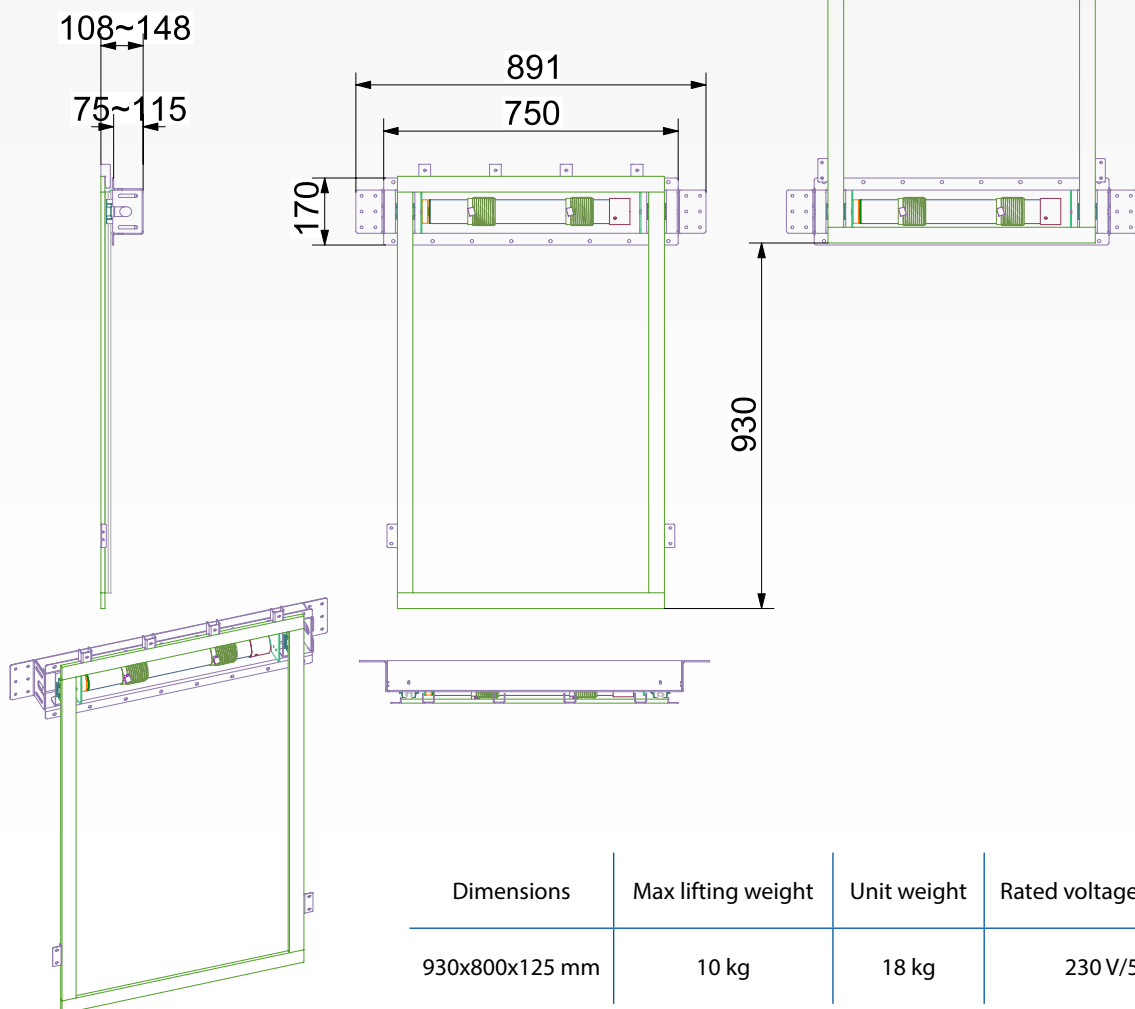

## PICTURE LIFT RPT-1

**The RAVELL® PICTURE LIFT** elevates any painting (Furniture panel, dummy screen, cover) placed in front of a wall hanging TV/Monitor to a viewing position. Increases the aesthetics of the room (conference room, training room, home). It makes the TV/Monitor invisible during the standby mode. In addition, it protects the device against unauthorized access.

### **APPLIANCE:**

- Dedicated, in STANDARD version to TV/Monitors – diagonal screen: 40"-65"
- Max lifting weight 10kg

# PICTURE LIFT RPT-1

Dimensions	Max lifting weight	Unit weight	Rated voltage/frequency
930x800x125 mm	10 kg	18 kg	230 V/50 Hz