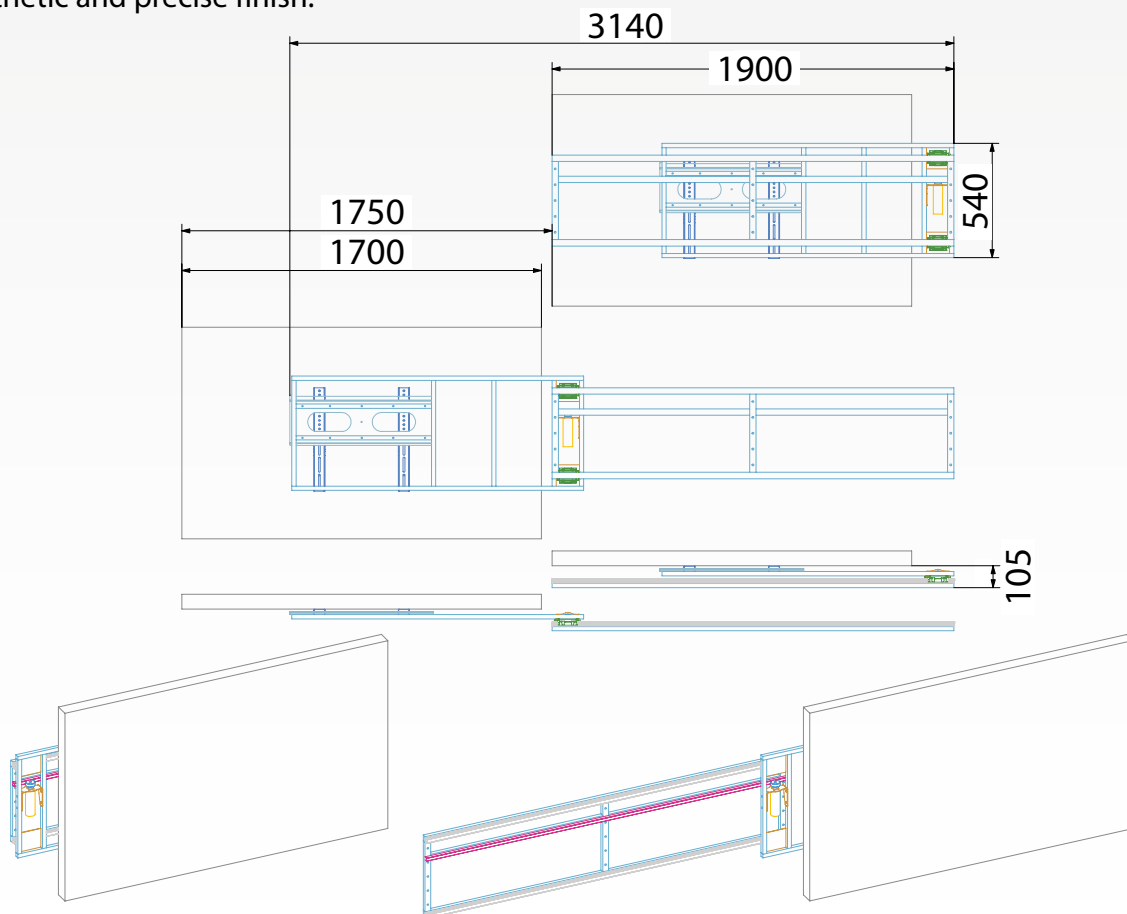

RAVELL®

SIDE EXTENSION TV LIFT WBT-2

The RAVELL® SIDE EXTENSION TV LIFT extends TV/Monitor placed inside the wall, furniture or special designed space to a viewing position. Moves it back to hiding position inside the enclosure. Increases the aesthetics of every room. It makes the TV/Monitor invisible during the standby mode. Additionally side extension mechanism protects the unit before unauthorized access.

APPLIANCE:

- Dedicated, in STANDARD version to TV/Monitors – diagonal screen 75"
- Max extension: 1750mm
- Max lifting weight: 50 kg (including covering ceiling panel)

SIDE EXTENSION TV LIFT WBT-2

ADDITIONAL ACCESSORIES:

- montage distances to adapt desired measurement,
- remote control (wireless, IR, RF or RS232).

MAIN FEATURES:

- lift construction based on a vertical frame system guided by a precision mechanism
- side movement caused by a slow-speed, precision planetary gear
- control of computer-based control panels
- 100% repeatability
- quiet, smoothly running mechanism
- safety and precision guaranteed by the limit-switch system
- easy to operate
- reliable and functional construction made of high quality components
- finish with powder paint in black, white, silver (on request, you can choose another color from RAL palette),
- aesthetic and precise finish.

Dimensions	Max range	Max lifting weight	Unit weight	Rated voltage/frequency
1900x540x120 mm	1750 mm	50 kg	30 kg	230 V/50 Hz