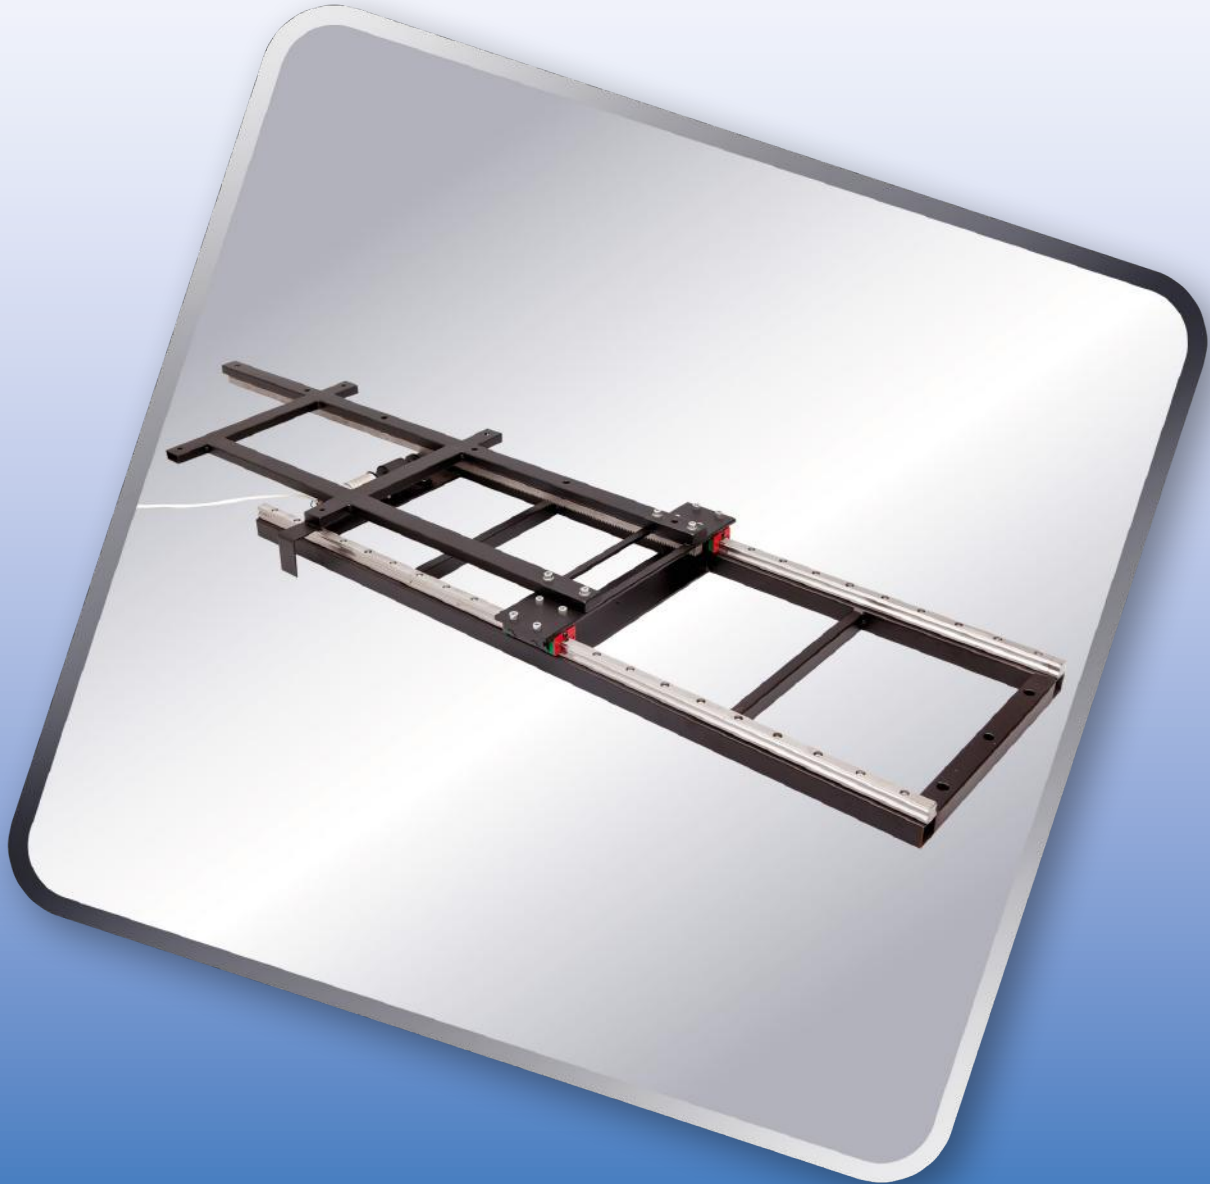

RAVELL®

SIDE EXTENSION TV LIFT WBT-2

The RAVELL® SIDE EXTENSION TV LIFT extends TV/Monitor placed inside the wall, furniture or special designed space to a viewing position. Moves it back to hiding position inside the enclosure. Increases the aesthetics of every room. It makes the TV/Monitor invisible during the standby mode. Additionally side extension mechanism protects the unit before unauthorized access.

APPLIANCE:

- Dedicated, in STANDARD version to TV/Monitors – diagonal screen 75"
- Max extension: 1750mm
- Max lifting weight: 50 kg (including covering ceiling panel)

SIDE EXTENSION TV LIFT WBT-2

ADDITIONAL ACCESSORIES:

- montage distances to adapt desired measurement,
- remote control (wireless, IR, RF or RS232).

MAIN FEATURES:

- lift construction based on a vertical frame system guided by a precision mechanism
- side movement caused by a slow-speed, precision planetary gear
- control of computer-based control panels
- 100% repeatability
- quiet, smoothly running mechanism
- safety and precision guaranteed by the limit-switch system
- easy to operate
- reliable and functional construction made of high quality components
- finish with powder paint in black, white, silver (on request, you can choose another color from RAL palette),
- aesthetic and precise finish.

Dimensions	Max range	Max lifting weight	Unit weight	Rated voltage/frequency
1900x540x120 mm	1750 mm	50 kg	30 kg	230 V/50 Hz