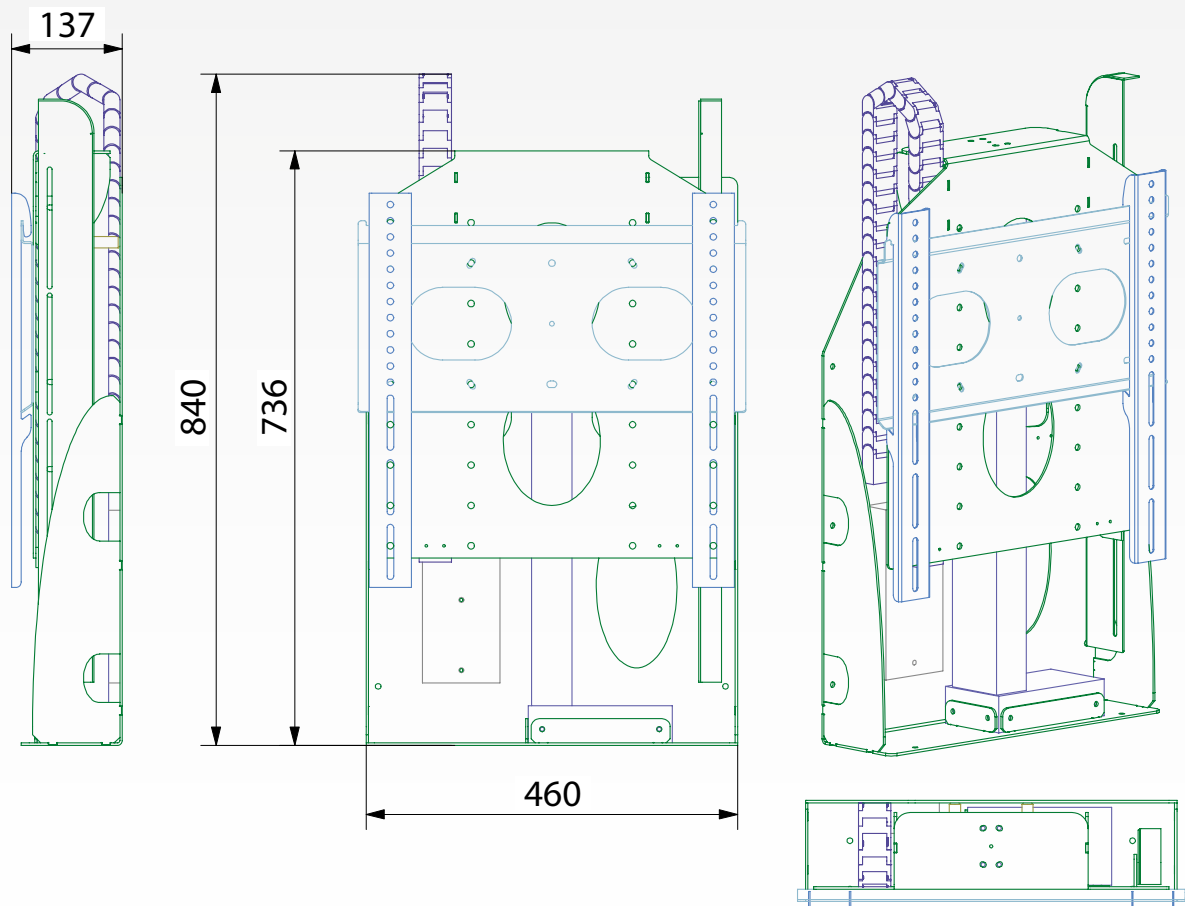

#### **APPLIANCE:**

- LIFT TV-980 for TV/Monitor 22" - 65" diagonal

### MAIN FEATURES:

- mechanism made of highest quality components with every technical novelty,
- silent, Smooth mechanism, based on column line or rope drive,
- many protective mechanisms and sensors,
- equipped with universal TV/monitor mount. VESA standard 600x400 mm,
- on demand: dedicated Tv/monitor mount for a specific models,
- easy control,
- compatibility with almost every known Tv/monitor model,
- aesthetic and precise finish.

Dimensions	Max range	Max lifting weight	Unit weight	Rated voltage/frequency
460x740x137 mm	980 mm	70 kg	27 kg	230 V/50 Hz